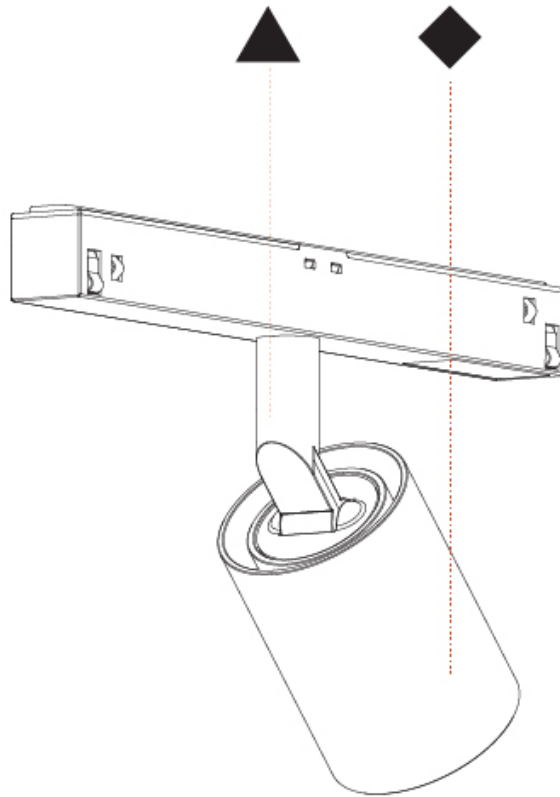

CENTRIQ FOR CLICKTRACK TRACK

A3T107-

PROJECT
TYPE
SPECIFIER
QUANTITY
DATE

A