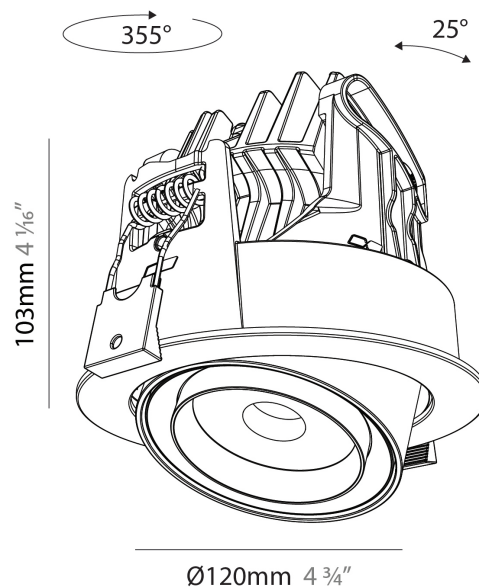

GENERAL

Series: Centriq
Subseries: Centriq Round Flex Adjustable
Brand: Prolicht
Division: Architectural
Mounting Type: Recessed
Mounting Location: Ceiling
Subcategory: Spots

PHYSICAL

Shape: Cylinder
Diameter (mm): 120
Diameter (in): 4 ¾
Height (mm): 105
Height (in): 4 1/8
Min. Recessing Depth (mm): 120
Min. Recessing Depth (in): 4 ¾
Light Distribution: Adjustable / Direct
Weight (kg): 0.666
Fixture Finish: SSR / BKV / CWI / CRY / HAB / UFT / ITA / RUA / FTG / MYG / LOD / PUS / FRO / FUP / KIA / POP / BLS / SPG / MEY / GOH / GUM / CHC / COM / ABZ / JAG / OBR / MOS / ROR
Fixture Material: Aluminum
Cut-out Measurements: Dia. 112mm / 4 7/16"

ELECTRICAL

Lamp Type: LED (Zhaga Standard)
Input Wattage (W): 8.2
Total Output Wattage (W): 7.3
Dimming: Dali Dimming
Driver Included: No
Driver Location: Remote
Driver Type: Constant Current - Universal
Driver Class: Class 2
Input Voltage (V): 120 - 277
Constant Current (MA): 200

LED

Color Temperature (°K): 2700-6500 Tunable White
Max. Delivered Lumen (lm): 391 - 451
Nominal Lumen (lm): 576 - 664
CRI: >90 CRI
Lamp Life (hrs): 50000

OPTICAL

Beam Angle: 14 - 46
Adjustability: Rotational 350° / Tilt 25°

RATINGS AND CERTIFICATIONS

Certified By: CSA Certified to UL and CSA Standards
IP rating: IP20